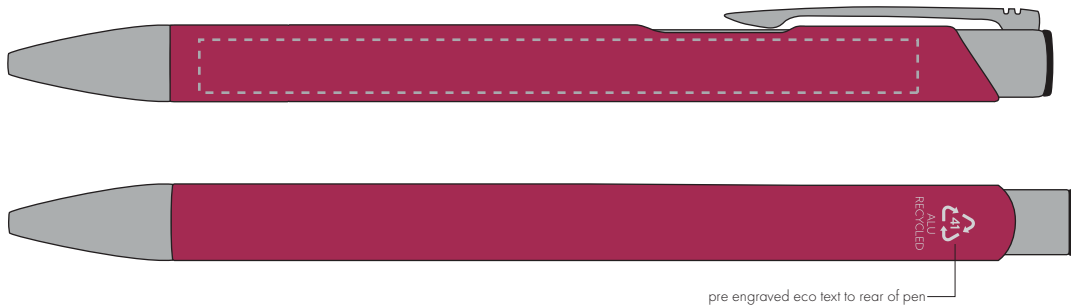

Your Ref:
Our Ref:

Quantity:
Version: 1

Product Code: TPC982001
Product Colour: PINK

PRINTING CONCERNS:

We stock this item in the following colours

**PANTONE REFERENCE(S)**

● Engrave

ARTWORK SCALE 100%

ARTWORK SCALE 100%
Side Engrave Area:
95mm x 7mm

Product Image for visualisation
- colours may vary

The dashed line is to demonstrate print area and will not appear on your printed item

PLEASE NOTE:

- All colours including print and product are for visual purposes only and should not be regarded as the actual colour of the product and print.
- Some products may vary from batch to batch and may differ from previous orders.
- The colour and texture of a product can also have an effect on the final print colour.
- By approving this order we accept that you understand these terms.